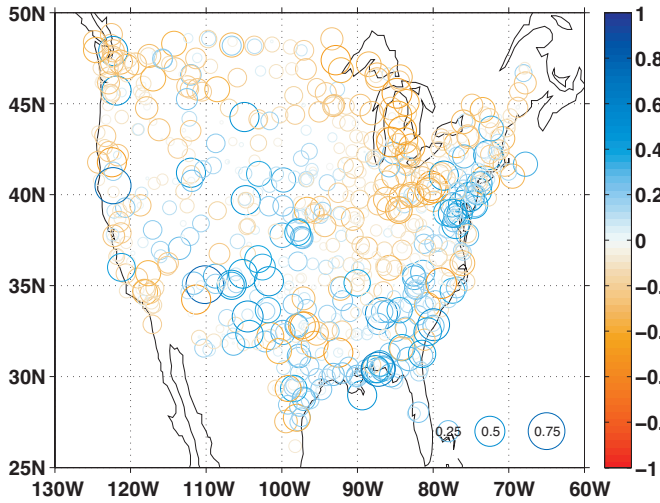

Dec-Mar 1950-1999 Snowfall Anomaly (in/season)

Correlation NINO

Correlation NINO-NAO

Correlation NAO * -1

NINO-NAO