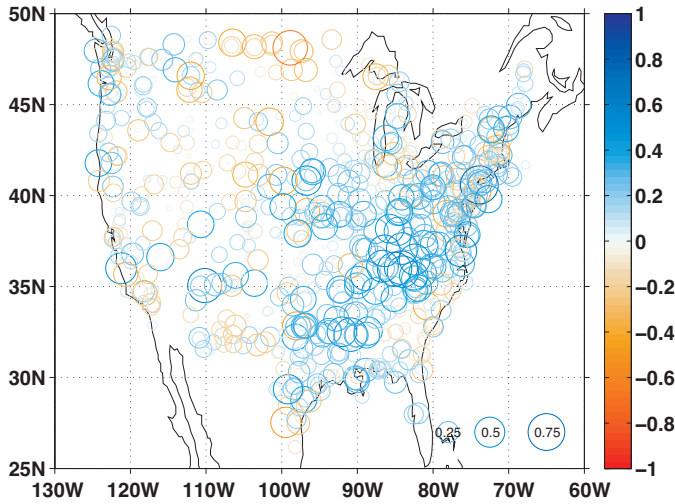

Dec-Mar 1950-1999 Snowfall Anomaly (in/season)

Correlation NINO

Correlation NINO-NAO

Correlation NAO * -1

NINO-NAO