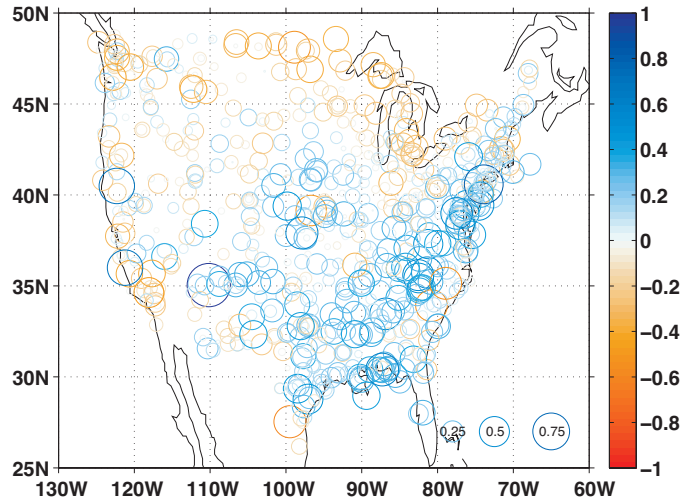

Dec-Mar 1950-1999 Snowfall Anomaly (in/season)

Correlation NINO

Correlation NINO-NAO

Correlation NAO * -1

NINO-NAO