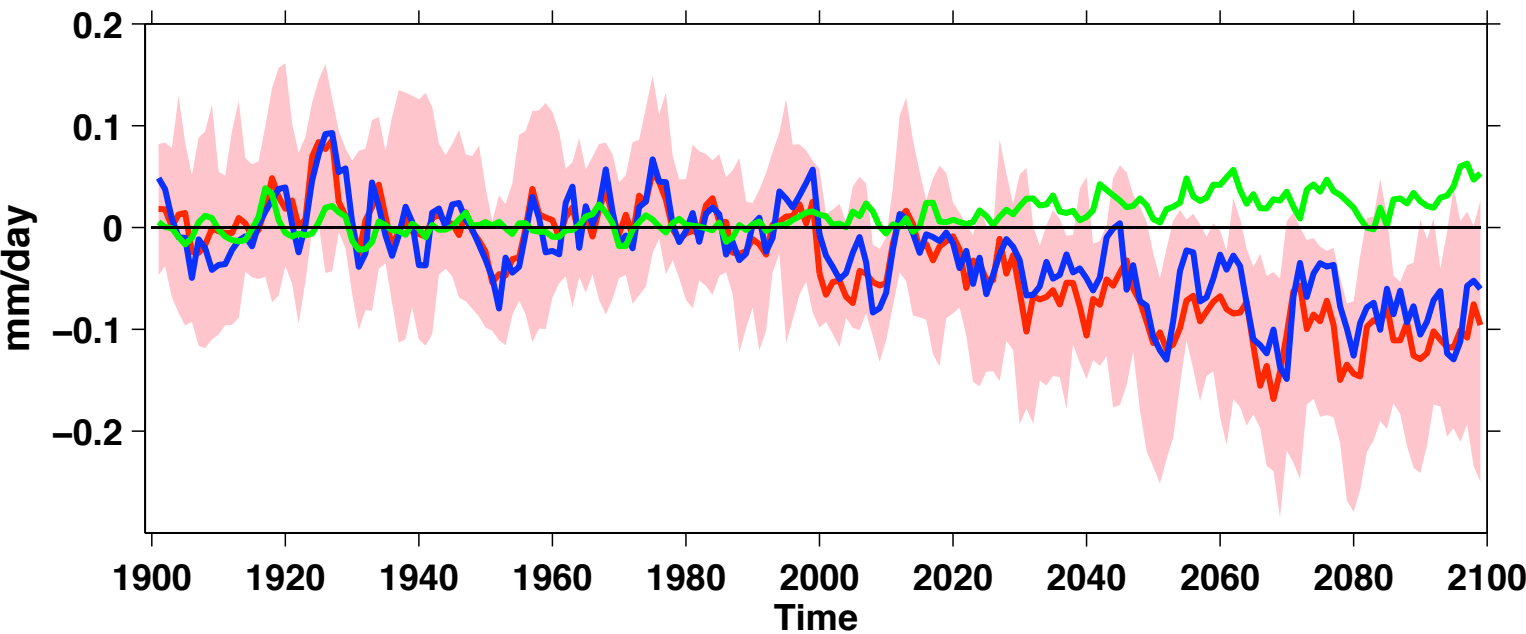

Filtered IPCC 24 Model P-E, P and E 1900-2099

P-E Median (red), P-E 25 to 75th (pink), P 50th (blue), E 50th (green)

Winter

Summer