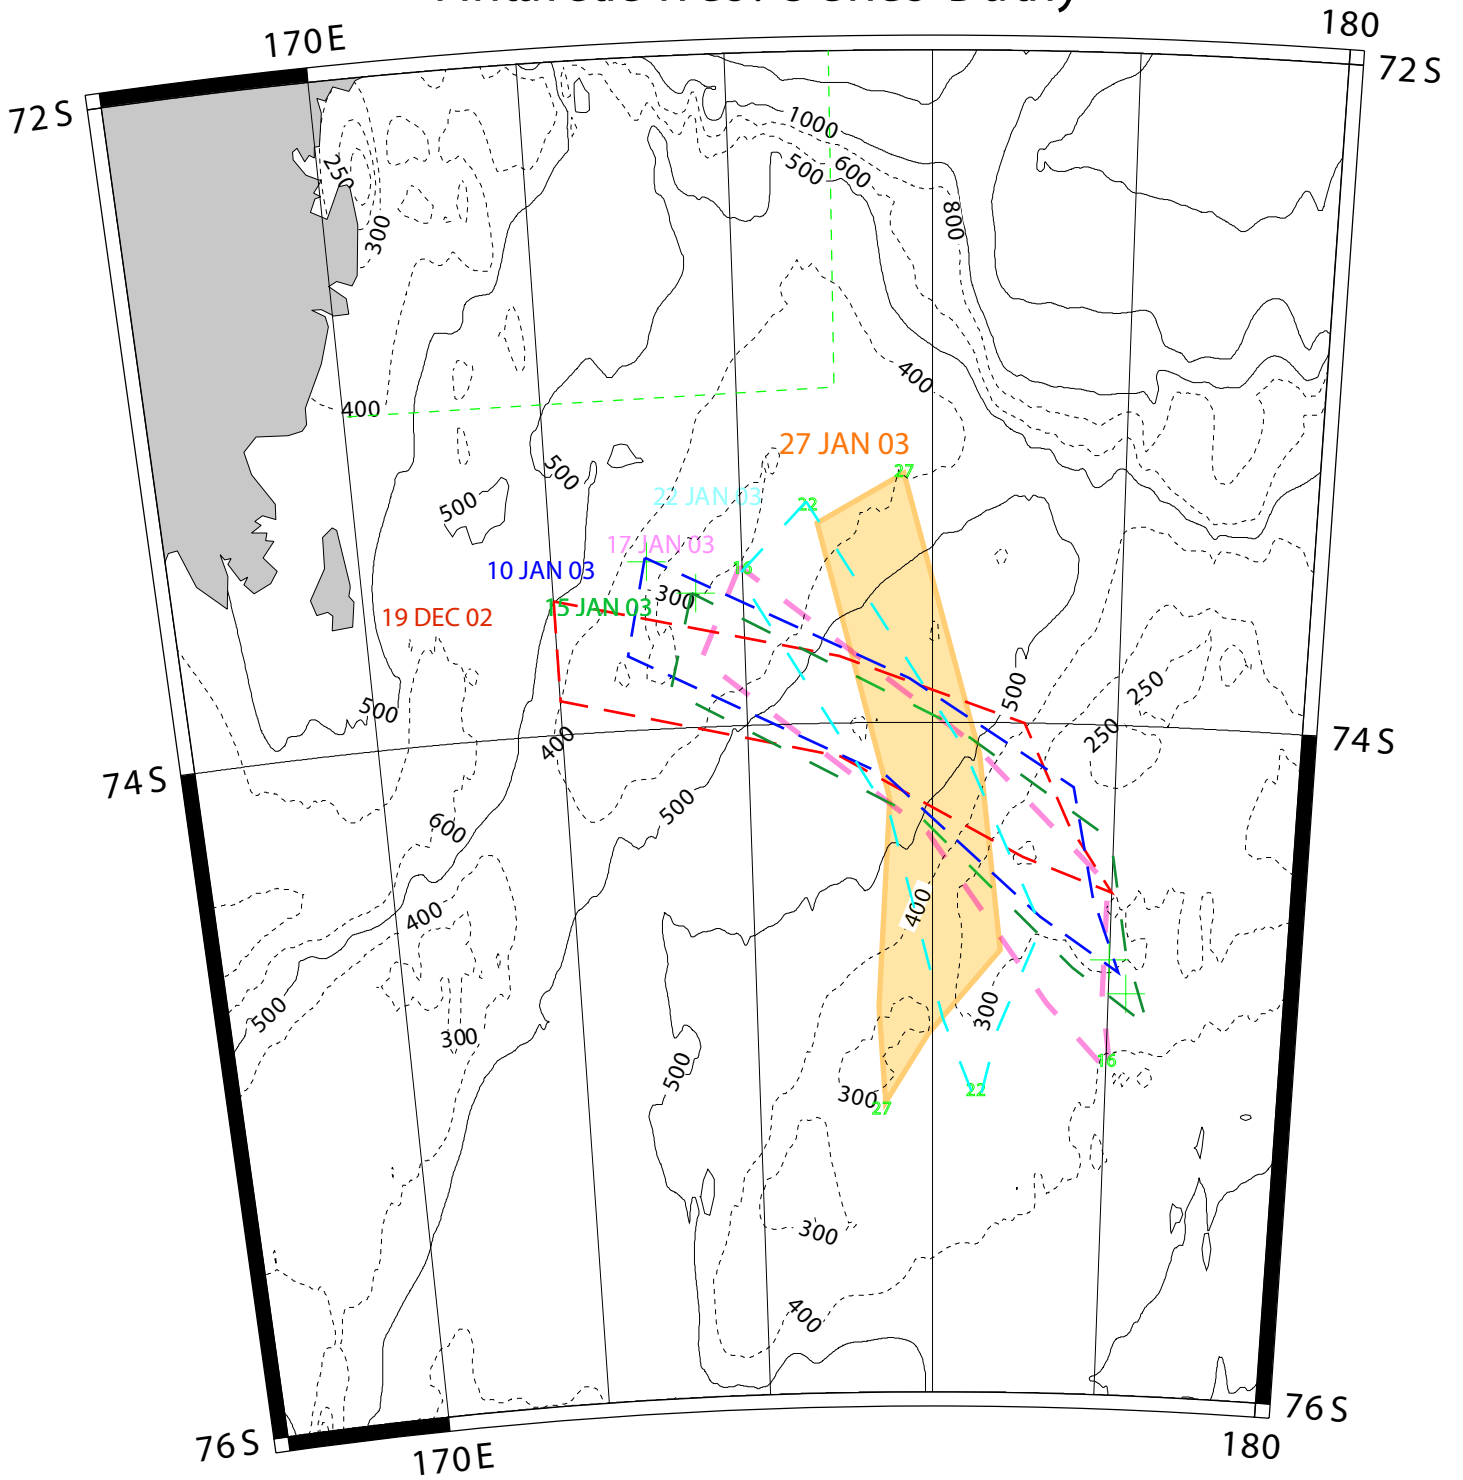

Antarctic Res. Series Bathy

LDEO 28 JAN 03 bah